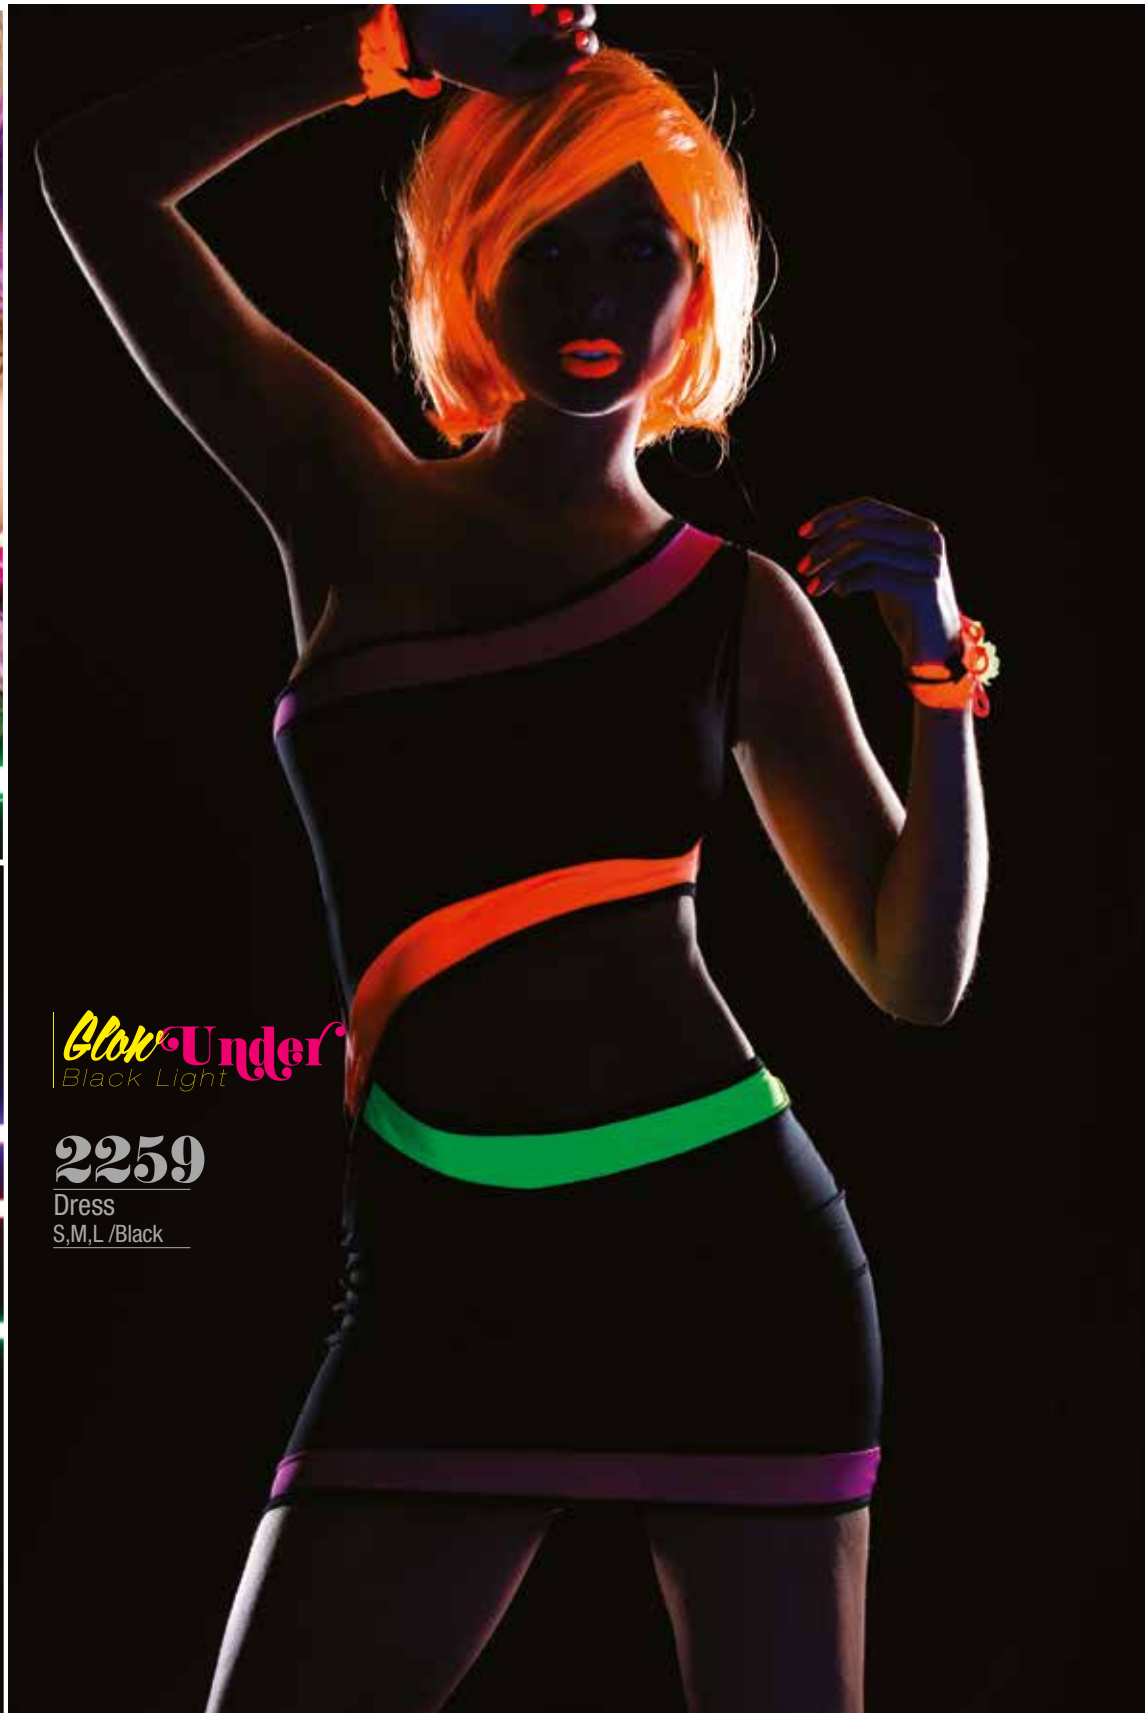

Glow Under
Black Light

2255
Bodysuit
S,M,L / Neon Pink

Glow Under
Black Light

2256
Bodysuit / Romper
S,M,L / White

Glow Under
Black Light
2257
Bodysuit / Romper
S,M,L / Black

Glow Under
Black Light
2258
Two Piece Set
S,M,L / Neon Pink