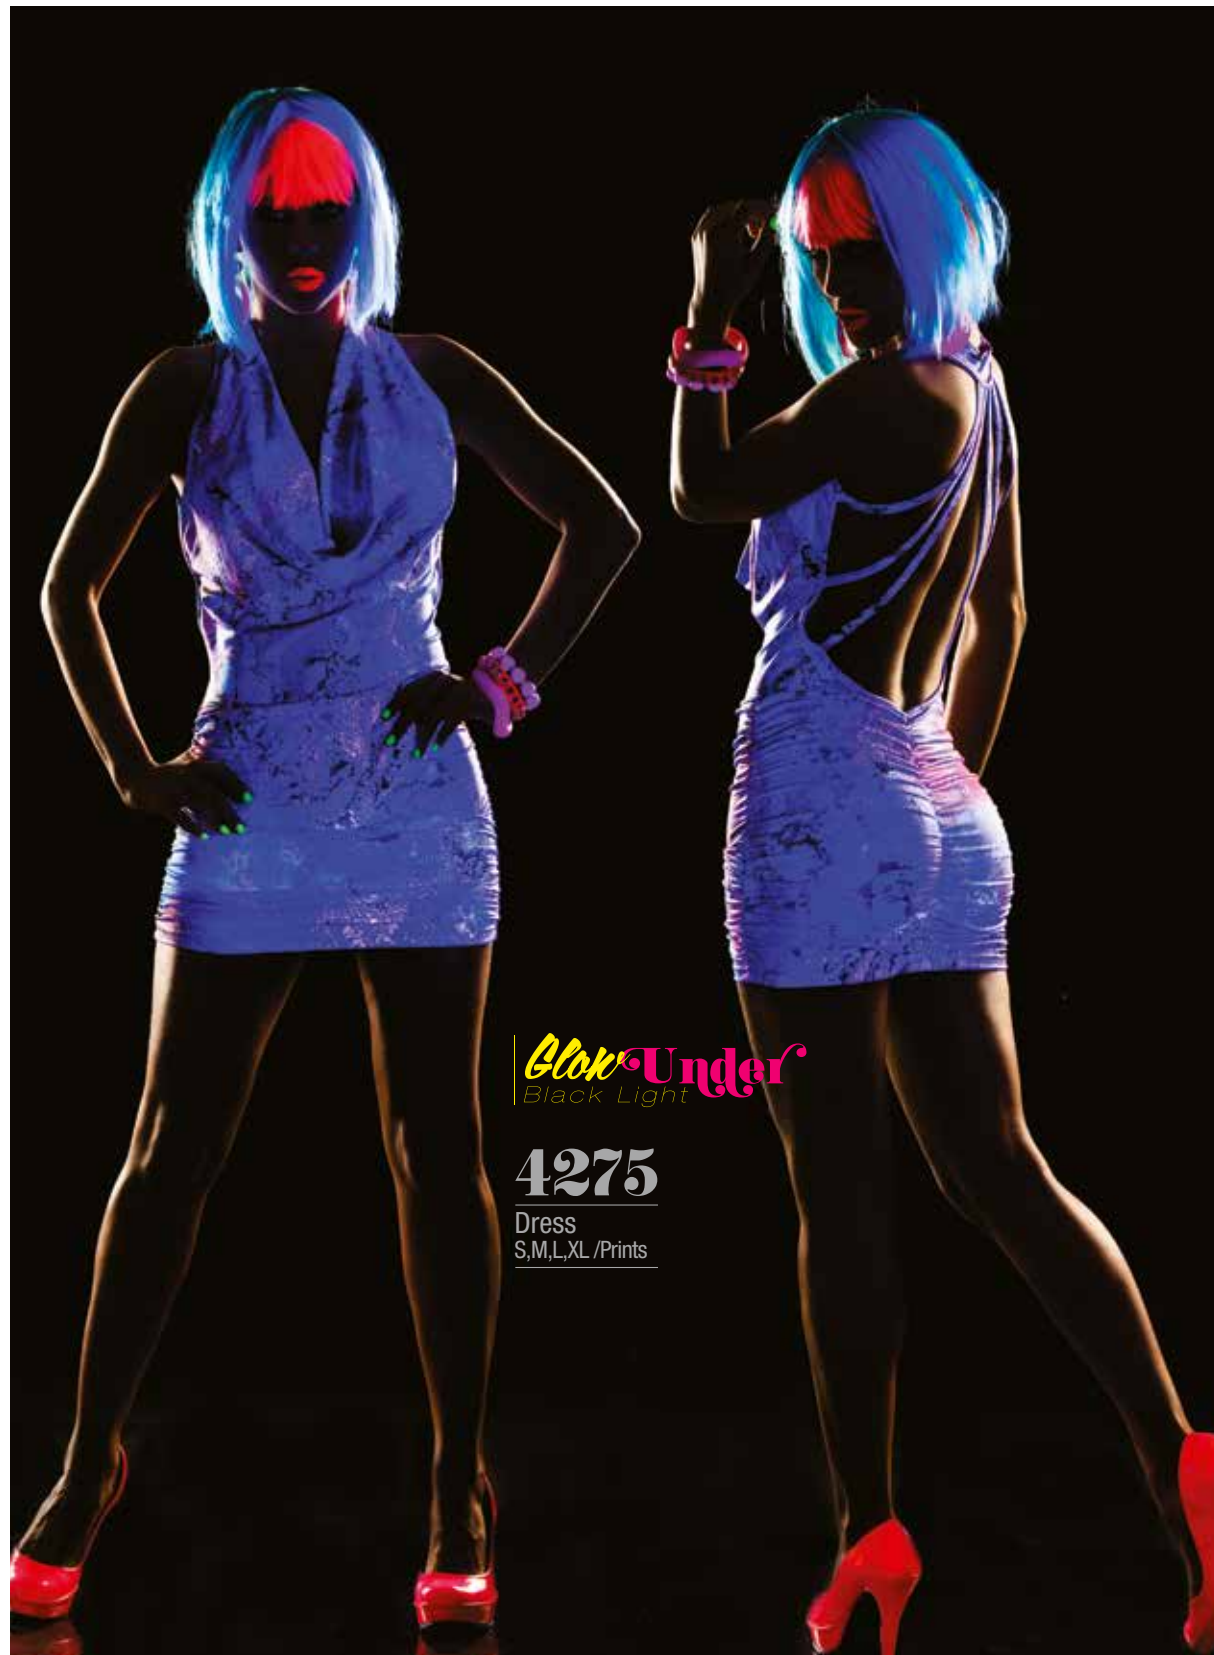

4273
Dress
S,M,L,XL /Black

Glow Under
Black Light

4274

Dress
S,M,L,XL / Green, Orange

Glow Under
Black Light

Glow Under
Black Light

4275

Dress
S,M,L,XL / Prints